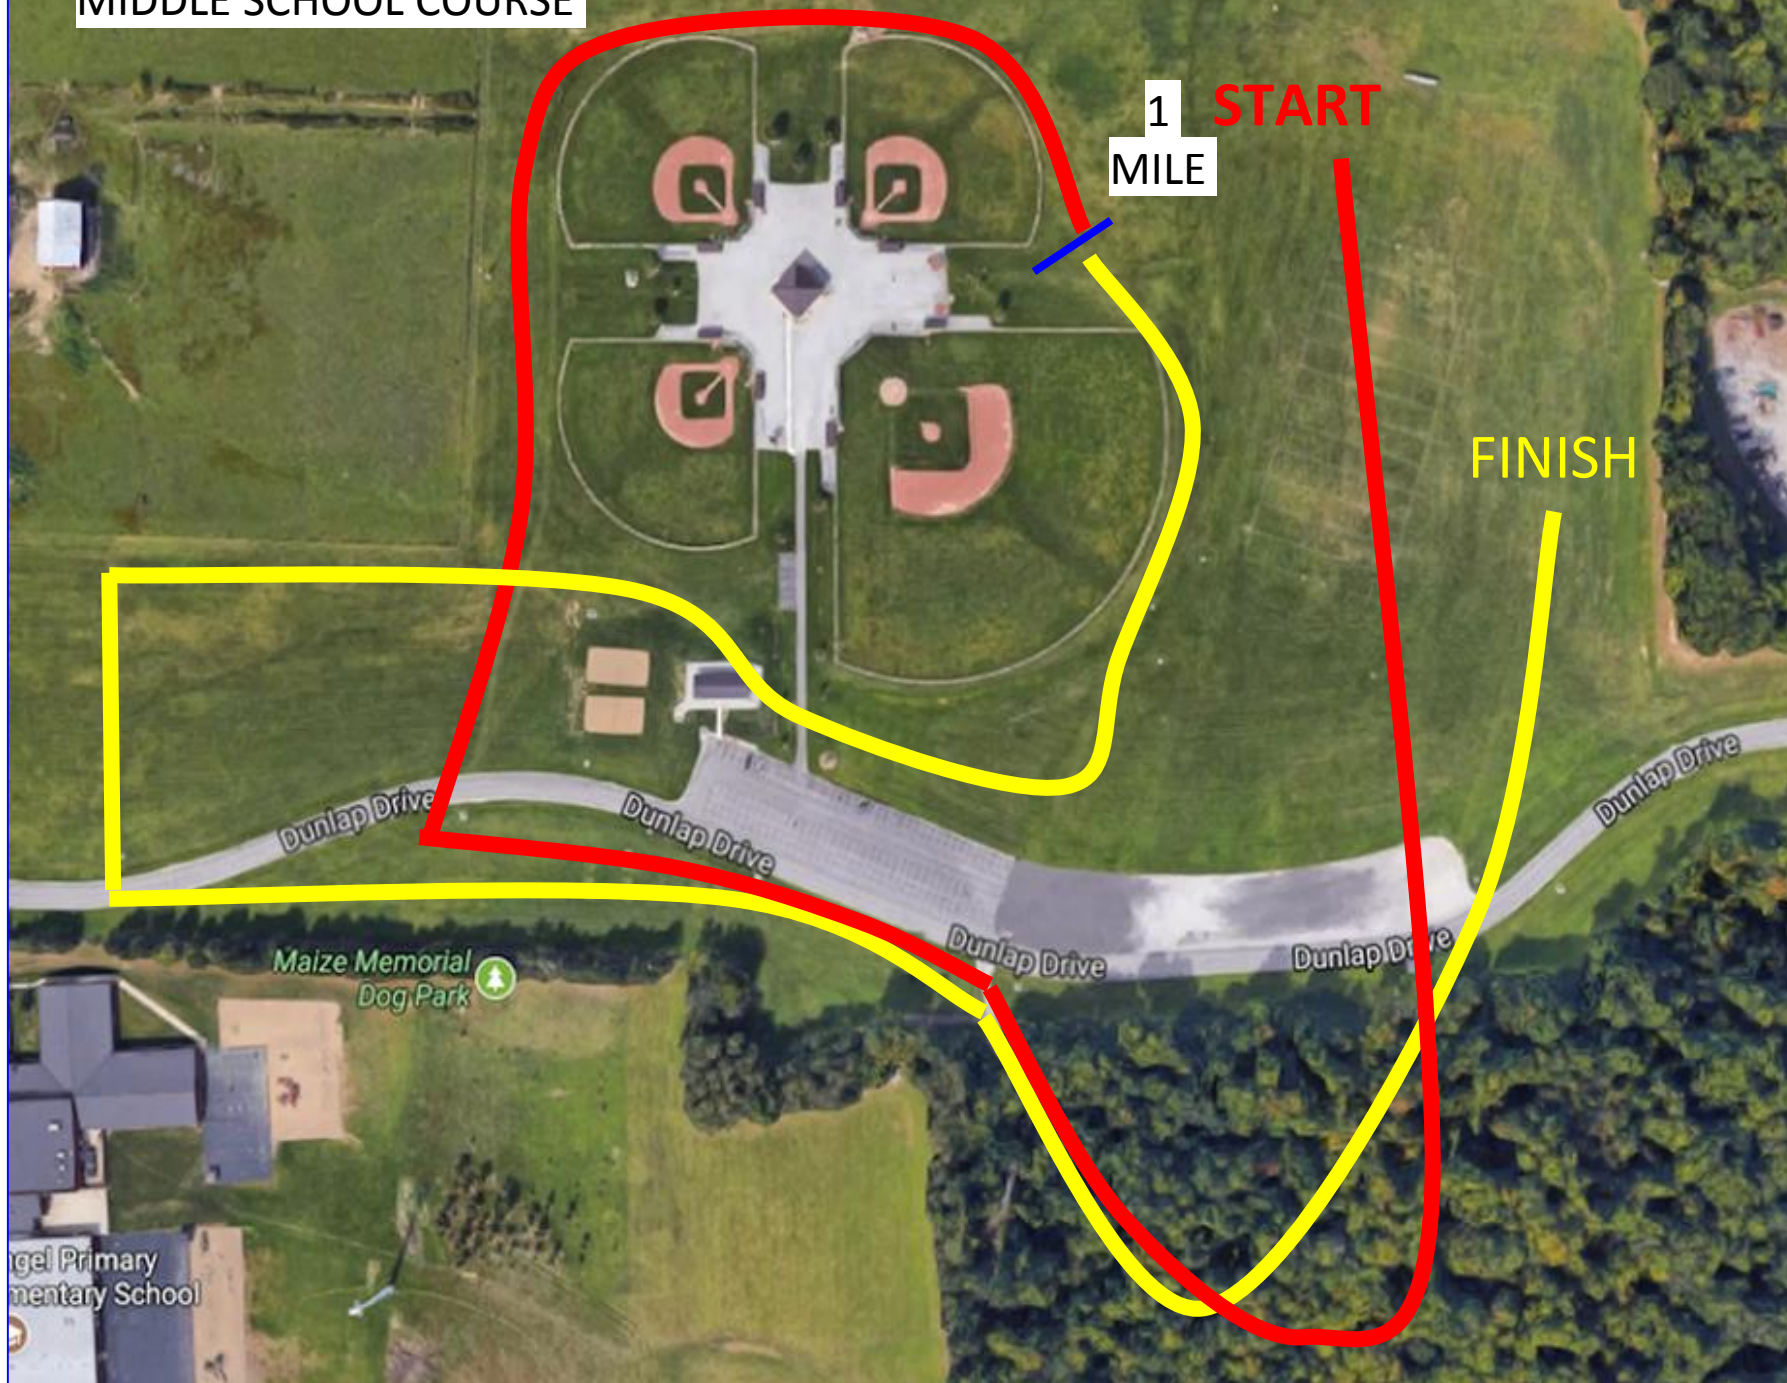

MIDDLE SCHOOL COURSE

1 MILE START

FINISH

Maize Memorial Dog Park

Angel Primary Elementary School